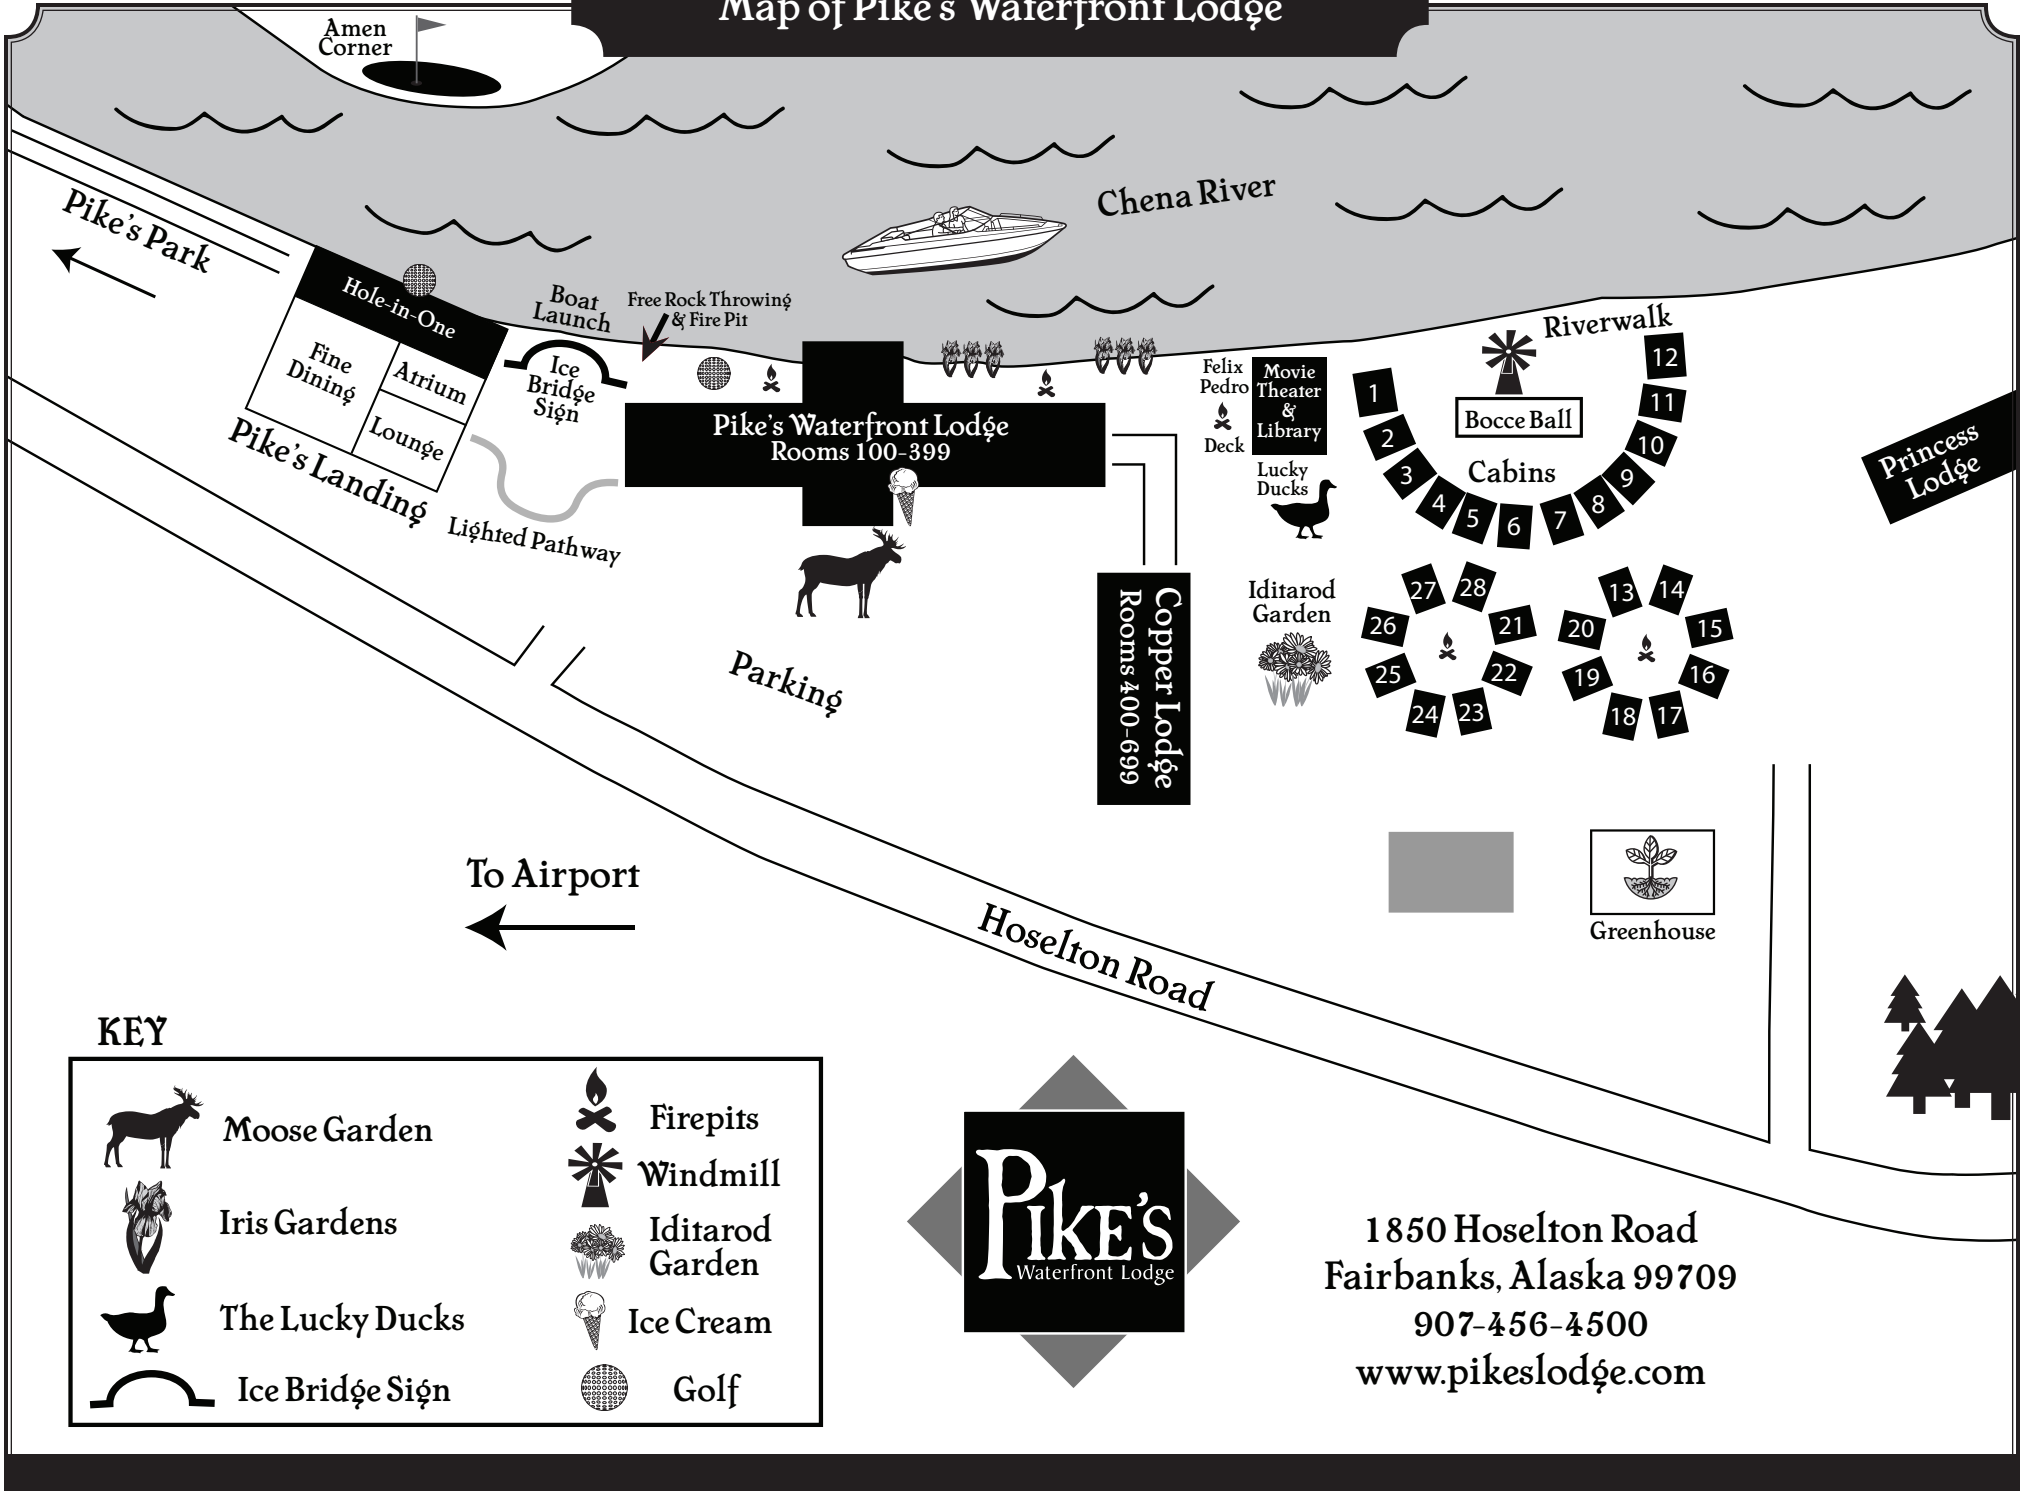

Map of Pike's Waterfront Lodge

KEY

	Moose Garden		Firepits
	Iris Gardens		Windmill
	The Lucky Ducks		Iditarod Garden
	Ice Bridge Sign		Ice Cream
			Golf

PIKE'S
Waterfront Lodge

1850 Hoselton Road
Fairbanks, Alaska 99709
907-456-4500
www.pikeslodge.com